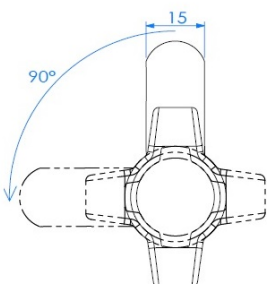

PRODUCT SHEET

Description:

Padlockable Cam Lock #300R, 90DG, $\varnothing 19 \times 32$ mm, CPL, Cam A04, Straight C/E: 40 mm, NO Anti Rotating Plate

Item number:

14.04.589-0

Units	Box	Carton	HS Code	Barcode
Pcs.	15	150	8301300000	
				5704866042239

L: 16mm
20mm
25mm
32mm

Standard fixing hole - metal

Fixing hole - wood

According to Cam model

SISO A/S

Mileparken 11
DK-2740 Skovlunde
Denmark
VAT: 24786013

Phone +45 45 830 900

www.siso.dk
siso@siso.dk