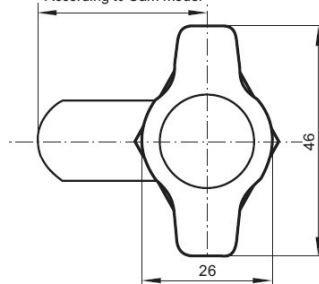

PRODUCT SHEET

Description:

Padlockable Cam Lock #300R, 90DG, $\varnothing 19 \times 32$ mm, CPL, Cam A04, Straight C/E: 40 mm, NO Anti Rotating Plate

Item number:

14.04.589-0

Units	Box	Carton	HS Code	Barcode
Pcs.	15	150	8301300000	
				5704866042239

L: 16mm
20mm
25mm
32mm

Standard fixing hole - metal

Fixing hole - wood

According to Cam model

SISO A/S

Mileparken 11
DK-2740 Skovlunde
Denmark
VAT: 24786013

Phone +45 45 830 900

www.siso.dk
siso@siso.dk