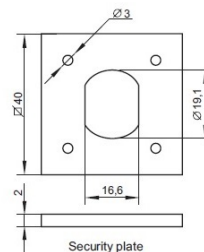

PRODUCT SHEET

Description:

Padlockable Cam Lock #300R, 90DG, $\varnothing 19 \times 32$ mm, CPL, Cam A04, Straight C/E: 40 mm, NO Anti Rotating Plate

Item number:

14.04.589-0

Units	Box	Carton	HS Code	Barcode
Pcs.	15	150	8301300000	
				5704866042239

L: 16mm
20mm
25mm
32mm

Standard fixing hole - metal

Fixing hole - wood

According to Cam model

SISO A/S

Mileparken 11
DK-2740 Skovlunde
Denmark
VAT: 24786013

Phone +45 45 830 900

www.siso.dk
siso@siso.dk