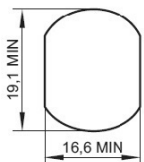

PRODUCT SHEET

Description:

Padlockable Cam Lock #300R, 90DG, $\varnothing 19 \times 32$ mm, CPL, Cam A04, Straight C/E: 40 mm, NO Anti Rotating Plate

Item number:

14.04.589-0

Units	Box	Carton	HS Code	Barcode
Pcs.	15	150	8301300000	
				5704866042239

L: 16mm
20mm
25mm
32mm

Standard fixing hole - metal

Fixing hole - wood

According to Cam model

SISO A/S

Mileparken 11
DK-2740 Skovlunde
Denmark
VAT: 24786013

Phone +45 45 830 900

www.siso.dk
siso@siso.dk