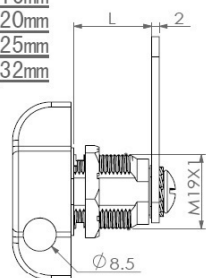

PRODUCT SHEET

Description:

Padlockable Cam Lock #300R, 90DG, $\varnothing 19 \times 32$ mm, CPL, Cam A04, Straight C/E: 40 mm, NO Anti Rotating Plate

Item number:

14.04.589-0

Units	Box	Carton	HS Code	Barcode
Pcs.	15	150	8301300000	
				5704866042239

L: 16mm
20mm
25mm
32mm

Standard fixing hole - metal

Fixing hole - wood

According to Cam model

SISO A/S

Mileparken 11
DK-2740 Skovlunde
Denmark
VAT: 24786013

Phone +45 45 830 900

www.siso.dk
siso@siso.dk